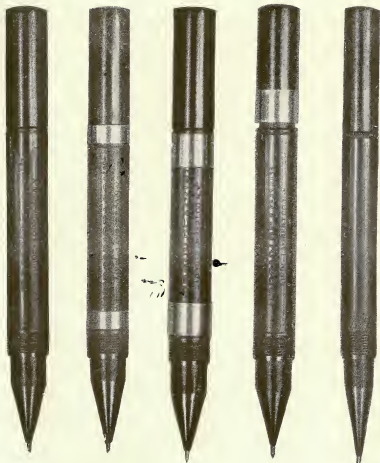

No. 8332-2

List, \$4.00

1/4 in. Band
Chased. Chased
Holder. Pocket
Size. No. 2 Gold
Pen.

No. 8460-2

List, \$9.00

Pocket Size, Full
Mounted Plain
with Ring.
No. 2 Gold Pen.

No. 8464A-2

List, \$9.00

Full Mounted
with Ring
Pocket Size, No. 2
Gold Pen.

BEACON INK PENCIL

WITH OVERFLOW POCKETS AND ADJUSTABLE SPRING NEEDLES

"Ebony Beacon"

No. 9200

List, \$1.50

When closed 4
inches long.
Plain Holder,
Spring Needle,
Overflow Pocket.